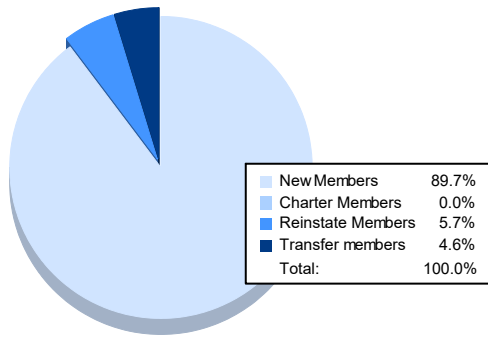

Year	New Clubs	Dropped Clubs	Gain/ Loss Clubs	New Members	Charter Members	Reinstate Members	Transfer Members	Total Member Added	Total Members Dropped	Gain/ Loss Members
2016-2017	0	0	0	115	1	2	20	138	150	-12
2017-2018	0	0	0	115	0	5	8	128	143	-15
2018-2019	0	0	0	125	0	3	5	133	124	9
2019-2020	0	0	0	80	0	1	12	93	108	-15
2020-2021	0	0	0	78	0	5	4	87	130	-43
<b>Average</b>	<b>0</b>	<b>0</b>	<b>0</b>	<b>103</b>	<b>0</b>	<b>3</b>	<b>10</b>	<b>116</b>	<b>131</b>	<b>-15</b>

### Membership Composition June 2021 Cumulative