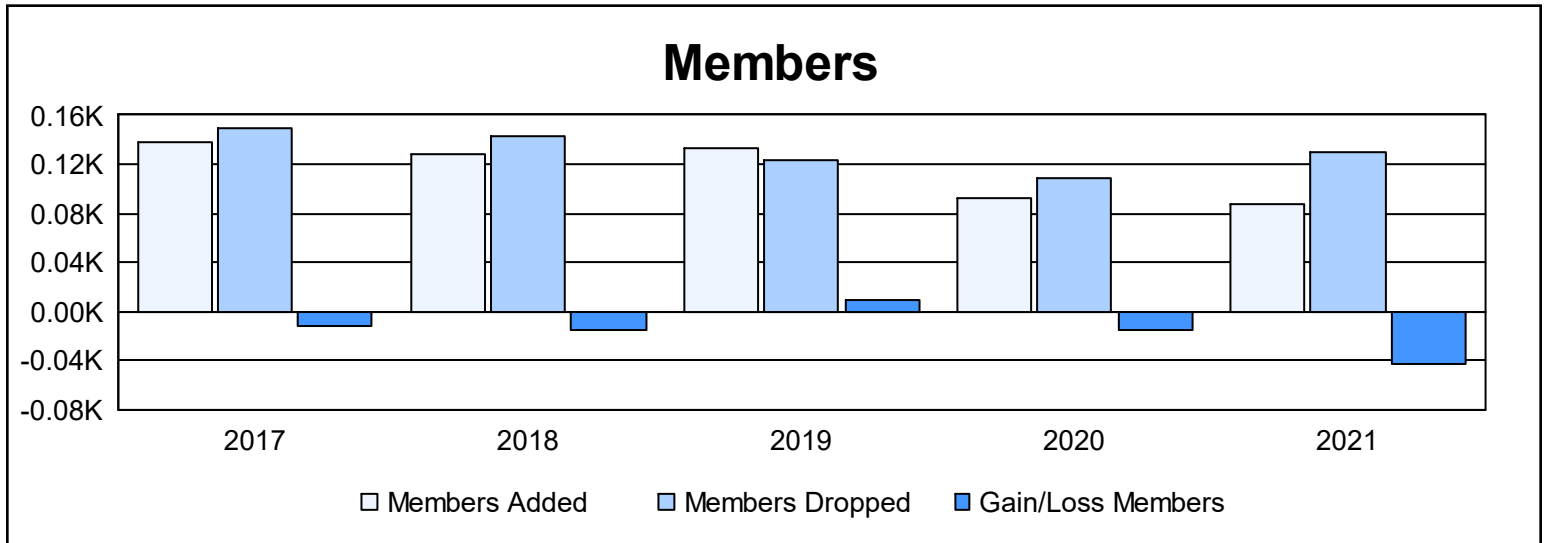

Year	New Clubs	Dropped Clubs	Gain/ Loss Clubs	New Members	Charter Members	Reinstate Members	Transfer Members	Total Member Added	Total Members Dropped	Gain/ Loss Members
2016-2017	0	0	0	115	1	2	20	138	150	-12
2017-2018	0	0	0	115	0	5	8	128	143	-15
2018-2019	0	0	0	125	0	3	5	133	124	9
2019-2020	0	0	0	80	0	1	12	93	108	-15
2020-2021	0	0	0	78	0	5	4	87	130	-43
<b>Average</b>	<b>0</b>	<b>0</b>	<b>0</b>	<b>103</b>	<b>0</b>	<b>3</b>	<b>10</b>	<b>116</b>	<b>131</b>	<b>-15</b>

### Membership Composition June 2021 Cumulative