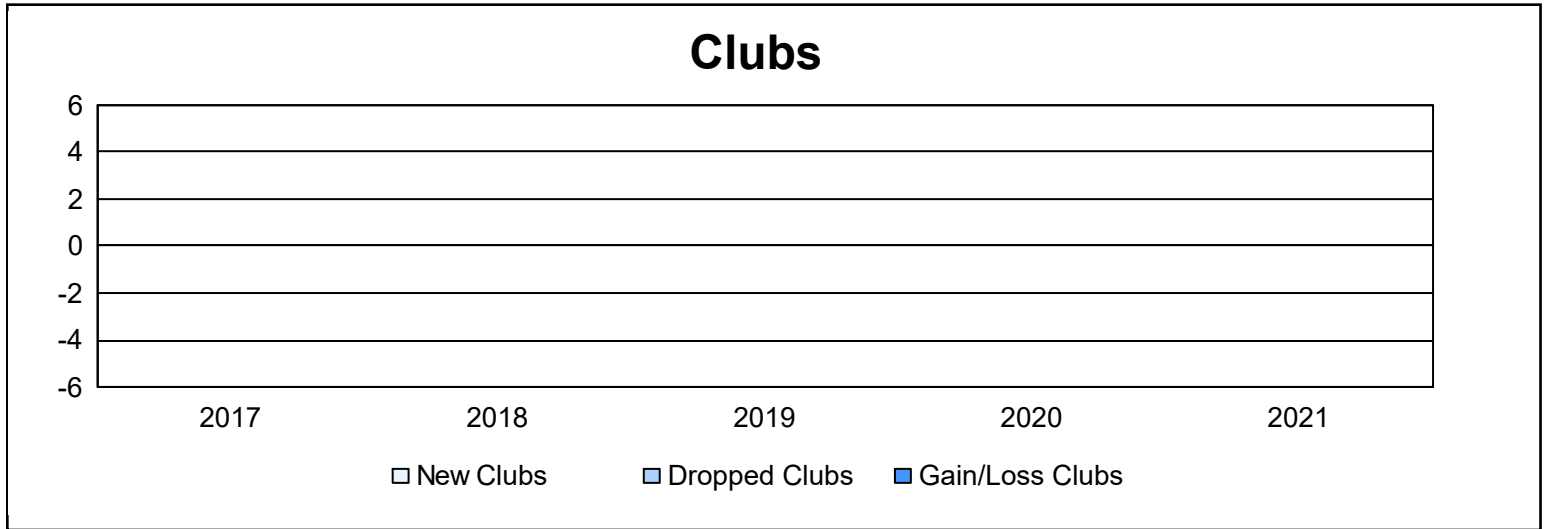

Year	New Clubs	Dropped Clubs	Gain/ Loss Clubs	New Members	Charter Members	Reinstate Members	Transfer Members	Total Member Added	Total Members Dropped	Gain/ Loss Members
2016-2017	0	0	0	115	1	2	20	138	150	-12
2017-2018	0	0	0	115	0	5	8	128	143	-15
2018-2019	0	0	0	125	0	3	5	133	124	9
2019-2020	0	0	0	80	0	1	12	93	108	-15
2020-2021	0	0	0	78	0	5	4	87	130	-43
<b>Average</b>	<b>0</b>	<b>0</b>	<b>0</b>	<b>103</b>	<b>0</b>	<b>3</b>	<b>10</b>	<b>116</b>	<b>131</b>	<b>-15</b>

### Membership Composition June 2021 Cumulative